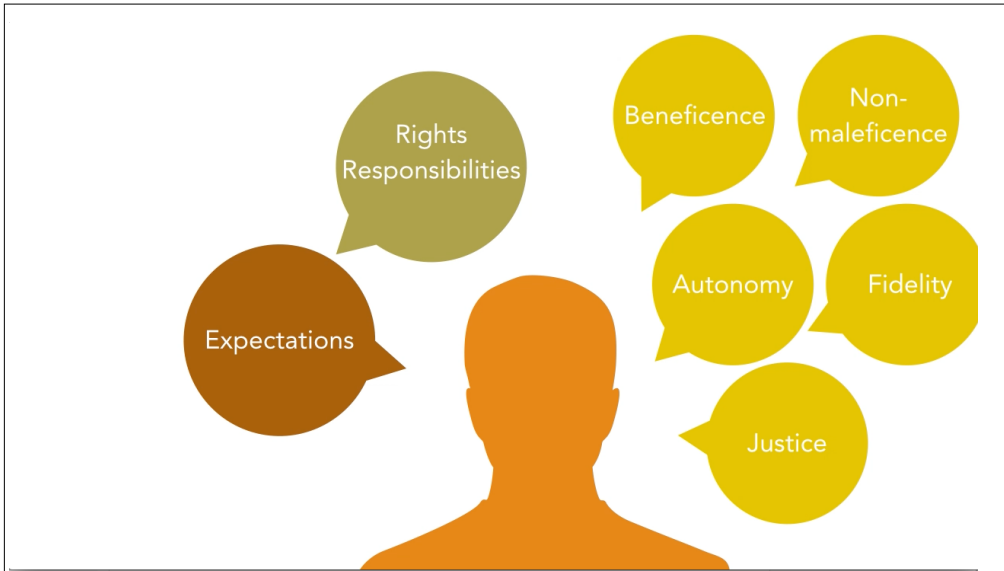

ETHICS AND SUPERVISION

PhD Students

Supervisors

Preparation

Transparency

Willingness

Tips on how to
look after the
supervision
relationship

Structure of the
supervision
relationship

Ethical challenges
in the supervision
relationship

Resources

- Role Perception scale
- Reflective tool to discover what you need
- Articles on ethical issues in PhD supervision
- Guidelines from other universities on PhD supervision