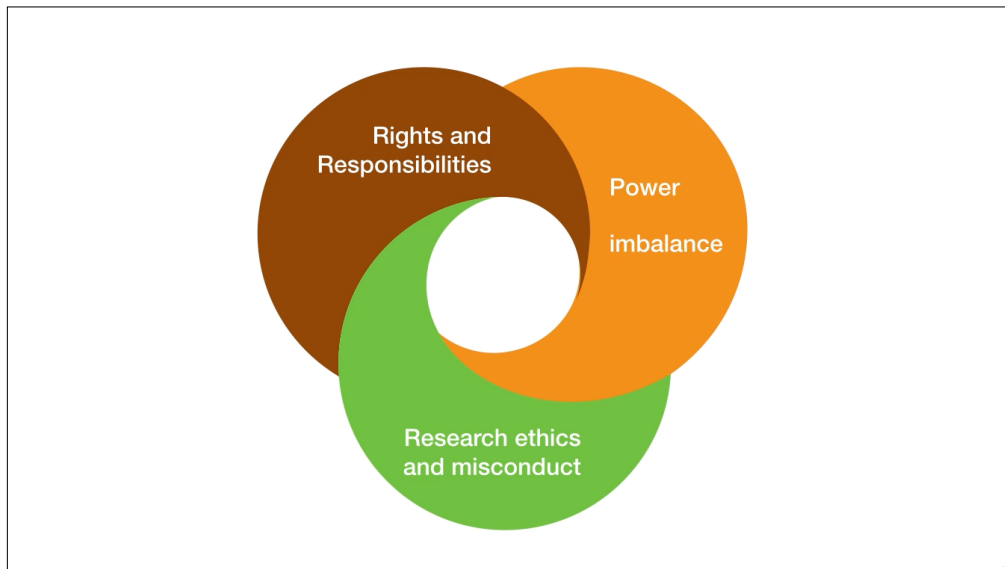

ETHICS AND SUPERVISION

PhD Students

Supervisors

Preparation

Transparency

Willingness

Tips on how to
look after the
supervision
relationship

Structure of the
supervision
relationship

Ethical challenges
in the supervision
relationship

Resources

- Role Perception scale
- Reflective tool to discover what you need
- Articles on ethical issues in PhD supervision
- Guidelines from other universities on PhD supervision